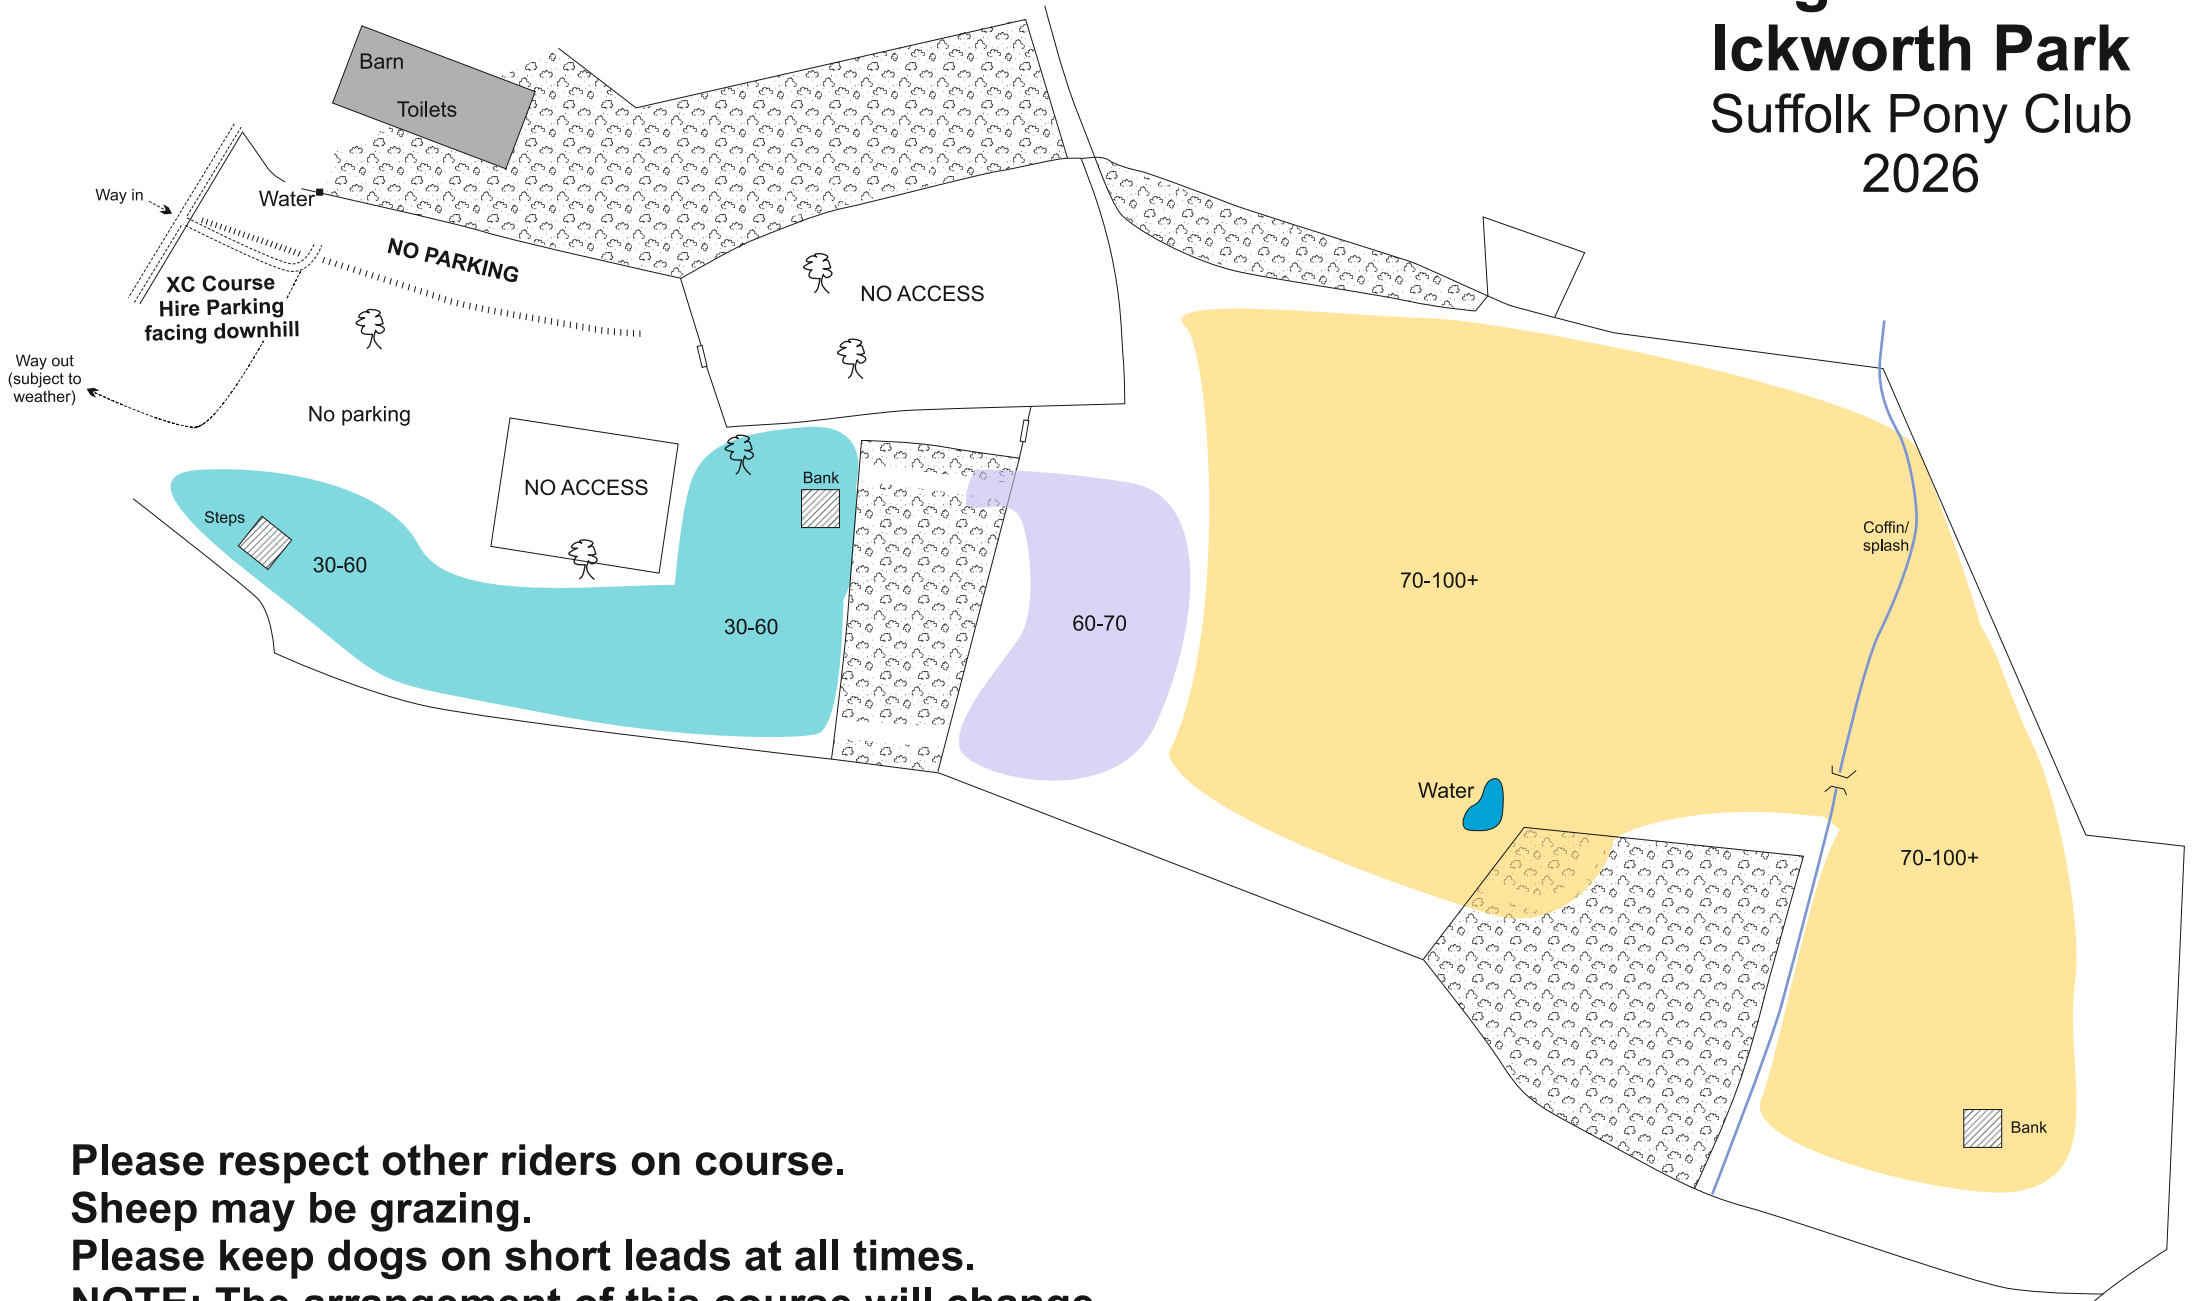

# King's Meadow Ickworth Park Suffolk Pony Club 2026

**Please respect other riders on course.  
Sheep may be grazing.  
Please keep dogs on short leads at all times.  
NOTE: The arrangement of this course will change  
throughout the year ahead of XC events.**